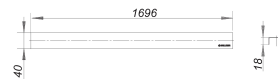

cover plate CeraLine Standard, 1700 mm

Part number: 524249
GTIN: 4001636524249
Rebate group: 8

Description:

cover plate CeraLine Standard, 1700 mm

Cover plate for all CeraLine channels, suitable for all tile, stone finishes 2 – 16 mm (incl. adhesive), 40 mm wide

material

304 stainless steel, load class K 3 (300 kg)