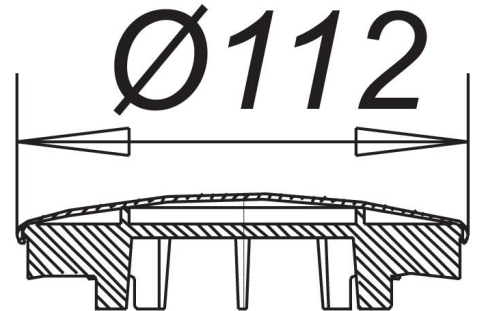

raised grid ORIO, ABS white, manufactured 2004 - May 2010

Part number: 162830
GTIN: 4001636162830
Rebate group: 1

Description:

raised grid ORIO, ABS white, manufactured 2004 - May 2010
ABS, with choice of finish: stainless steel, chromed or white