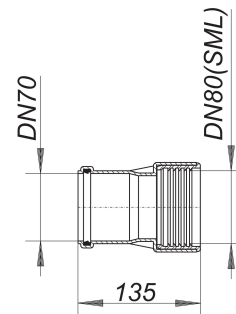

## pipe coupling HT/SML, DN 70/DN 80 SML

Part number: 880345  
GTIN: 4001636880345  
Rebate group: 4

### Description:

pipe coupling HT/SML, DN 70/DN 80 SML  
for quick connection between plastic and SML cast iron pipework, including seals

material:  
polypropylene, rubber  
also connects DN 70 plastic pipe to BS4514/ DN 80 75 mm (3") pipe

### Spare parts:

880956 seals for pipe coupling HT/SML, DN 80