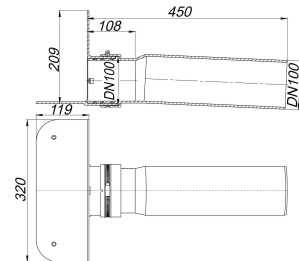

attic drain PVC, DN 100

Part number: 635433
GTIN: 4001636635433
Rebate group: 10

Description:

attic drain PVC, DN 100
drain with angled fixed flange for drainage through the parapet;
moulded in PVC with extra wide flange for welding PVC membranes directly

specification
– side outlet, 3 degrees

material
PVC

Spare parts:

635570

635587