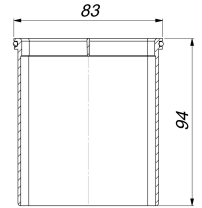

trap insert DallFlex vertical

Part number: 539328
GTIN: 4001636539328
Rebate group: 11

Description:

trap insert DallFlex vertical

Spare parts:

539076 drain body DallFlex vertical, DN 50

539083 drain body DallFlex Duo vertical, DN 50