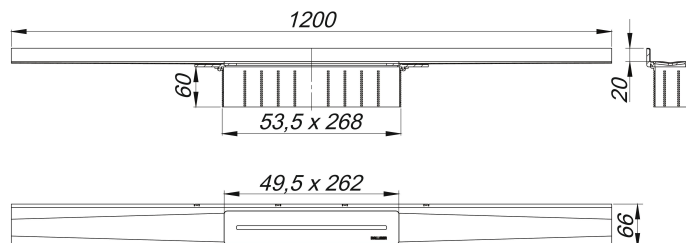

## shower channel CeraWall Pure, 1200 mm

Part number: 538499

GTIN: 4001636538499

Rebate group: 11

### Description:

shower channel CeraWall Pure, 1200 mm

for installation with drain body DallFlex, DallFlex Plan, DallFlex vertical and shower underlay DallFlex Wall, DallFlex Wall Plan.

Drainage-strip with integrated fall, visibly installed at the junction of wall and floor. Suitable for floor finish of 12 – 32 mm and wall finish of 12 – 24 mm (including adhesive), length can be adjusted by one millimeter.

specification

- cover plate
- self-adhesive sound insulating tape
- accessories for installation and positioning
- temporary blanking plate

Material

304 stainless steel, 1,5 mm, load class K 3 (300 kg)

Ordering CeraWall Pure:

### Spare parts:

538505 security tape S 3, 1200 mm

535894