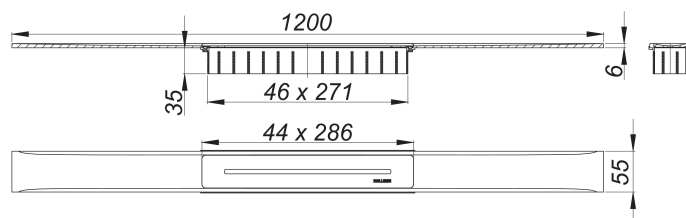

shower channel CeraFloor Select, polished stainless steel, 1200 mm

Part number: 538161
 GTIN: 4001636538161
 Rebate group: 11

Description:

shower channel CeraFloor Select, polished stainless steel, 1200 mm
 for installation with drain body DallFlex, DallFlex Plan, DallFlex vertical and shower underlay DallFlex Floor, DallFlex Floor Plan, DallFlex Wall, DallFlex Wall Plan.

Drainage Strip with engineered precision fall, flush-mounted in the shower area. Suitable for floor finish of 10 – 32 mm and wall finish of 12 – 24 mm (including adhesive), length can be adjusted by one millimeter.

specification

- cover plate
- accessories for installation and positioning
- temporary blanking plate

material

304 stainless steel, 6 mm solid, mirror polished, load class K 3 (300 kg)

Ordering CeraFloor Select: