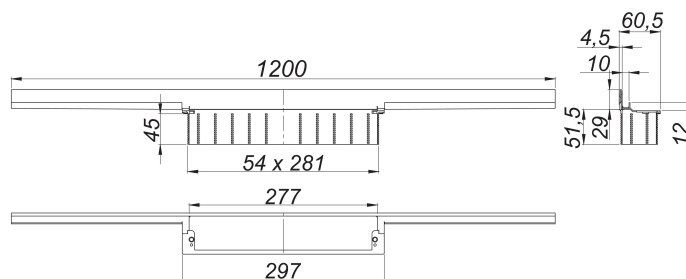

shower channel CeraWall Individual red gold matt, 1200 mm

Part number: 536938

GTIN: 4001636536938

Rebate group: 11

Description:

shower channel CeraWall Individual red gold matt, 1200 mm

for installation with drain body DallFlex, DallFlex Plan, DallFlex vertical and shower underlay DallFlex Wall, DallFlex Wall Plan.

Concealed channel with integrated fall, for installation at the junction of wall and floor. Suitable for floor and wall finish of 12 – 24 mm (including adhesive), length can be adjusted by one millimeter.

specification

- self-adhesive security tape S 3 with cut-resistant stainless steel mesh and sound insulation
- accessories for installation and positioning
- scriber template
- construction and sealing adhesive
- temporary blanking plate

Material

304 stainless steel, PVD coating in red gold matt

Ordering CeraWall Individual:

Please order drain body DallFlex or shower underlay DallFlex Wall + shower channel CeraWall Individual + cover plate as three components.