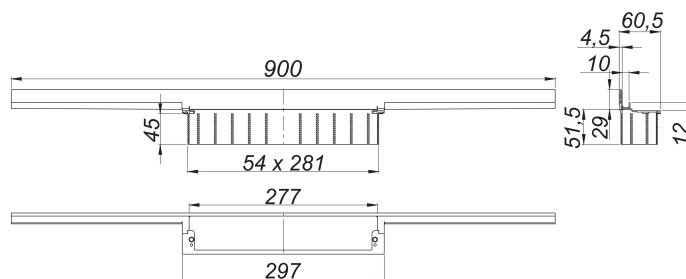

shower channel CeraWall Individual red gold matt, 900 mm

Part number: 536907
 GTIN: 4001636536907
 Rebate group: 11

Description:

shower channel CeraWall Individual red gold matt, 900 mm
 for installation with drain body DallFlex, DallFlex Plan, DallFlex vertical and shower underlay DallFlex Wall, DallFlex Wall Plan.
 Concealed channel with integrated fall, for installation at the junction of wall and floor. Suitable for floor and wall finish of 12 – 24 mm (including adhesive), length can be adjusted by one millimeter.

specification

- self-adhesive security tape S 3 with cut-resistant stainless steel mesh and sound insulation
- accessories for installation and positioning
- scriber template
- construction and sealing adhesive
- temporary blanking plate

Material

304 stainless steel, PVD coating in red gold matt

Ordering CeraWall Individual:

Please order drain body DallFlex or shower underlay DallFlex Wall + shower channel CeraWall Individual + cover plate as three components.

Spare parts:

535788