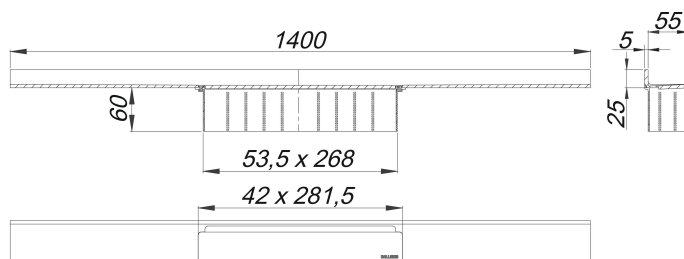

## shower channel CeraWall Select satin stainless steel, 1400 mm

Part number: 536464  
 GTIN: 4001636536464  
 Rebate group: 11

### Description:

shower channel CeraWall Select satin stainless steel, 1400 mm

for installation with drain body DallFlex, DallFlex Plan, DallFlex vertical and shower underlay DallFlex Wall, DallFlex Wall Plan. Drainage-strip with engineered precision fall, visibly installed at the junction of wall and floor. Suitable for floor finish of 10 – 24 mm and wall finish of 12 – 24 mm (including adhesive), length can be adjusted by one millimeter.

specification

- cover plate
- self-adhesive security tape S 3 with cut-resistant stainless steel mesh and sound insulation
- accessories for installation and positioning
- temporary blanking plate

material

304 stainless steel, 5 mm solid, satin finished, load class K 3 (300 kg)

Ordering CeraWall Select:

Please order drain body DallFlex or shower underlay DallFlex Wall + shower channel CeraWall Select as two components.