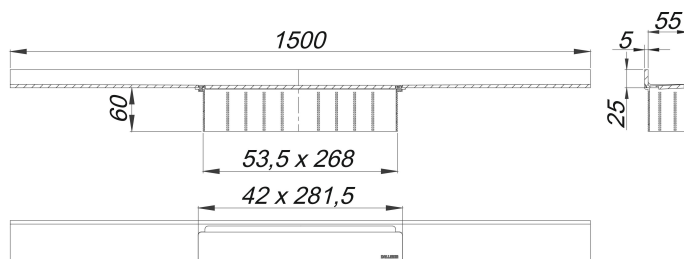

shower channel CeraWall Select polished stainless steel, 1500 mm

Part number: 536433
 GTIN: 4001636536433
 Rebate group: 11

Description:

shower channel CeraWall Select polished stainless steel, 1500 mm
 for installation with drain body DallFlex, DallFlex Plan, DallFlex vertical and shower underlay DallFlex Wall, DallFlex Wall Plan. Drainage-strip with engineered precision fall, visibly installed at the junction of wall and floor. Suitable for floor finish of 10 – 24 mm and wall finish of 12 – 24 mm (including adhesive), length can be adjusted by one millimeter.

specification

- cover plate
- self-adhesive security tape S 3 with cut-resistant stainless steel mesh and sound insulation
- accessories for installation and positioning
- construction and sealing adhesive
- temporary blanking plate

material

304 stainless steel, 5 mm solid, mirror polished, load class K 3 (300 kg)

Ordering CeraWall Select:

Please order drain body DallFlex or shower underlay DallFlex Wall + shower channel CeraWall Select as two components.