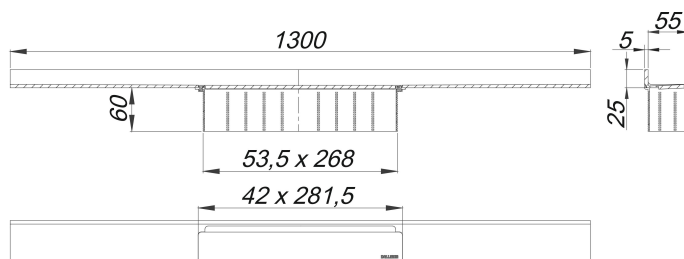

shower channel CeraWall Select polished stainless steel, 1300 mm

Part number: 536419

GTIN: 4001636536419

Rebate group: 11

Description:

shower channel CeraWall Select polished stainless steel, 1300 mm

for installation with drain body DallFlex, DallFlex Plan, DallFlex vertical and shower underlay DallFlex Wall, DallFlex Wall Plan. Drainage-strip with engineered precision fall, visibly installed at the junction of wall and floor. Suitable for floor finish of 10 – 24 mm and wall finish of 12 – 24 mm (including adhesive), length can be adjusted by one millimeter.

specification

- cover plate
- self-adhesive security tape S 3 with cut-resistant stainless steel mesh and sound insulation
- accessories for installation and positioning
- construction and sealing adhesive
- temporary blanking plate

material

304 stainless steel, 5 mm solid, mirror polished, load class K 3 (300 kg)

Ordering CeraWall Select:

Please order drain body DallFlex or shower underlay DallFlex Wall + shower channel CeraWall Select as two components.