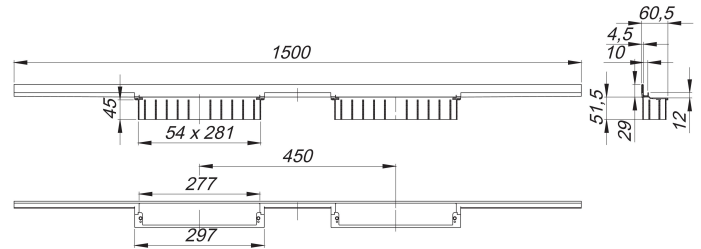

shower channel CeraWall Individual Duo, 1500 mm

Part number: 536044
 GTIN: 4001636536044
 Rebate group: 11

Description:

shower channel CeraWall Individual Duo, 1500 mm
 for installation with drain body DallFlex Duo, DallFlex Duo Plan and DallFlex Duo vertical.
 Concealed channel with integrated fall, for installation at the junction of wall and floor. Suitable for wall and floor finish 12 to 24 mm (including adhesive), length can be adjusted by one millimeter.

specification

- self-adhesive security tape S 3 with cut-resistant stainless steel mesh and sound insulation
- accessories for installation and positioning
- scriber template
- construction and sealing adhesive
- temporary blanking plate

material

304 stainless steel

Ordering CeraWall Individual Duo:

Please order drain body DallFlex Duo + shower channel Individual Duo + cover plate Duo as three separate components.

Spare parts:

535559

535580