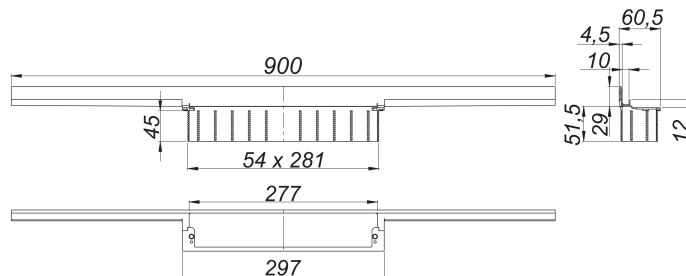

shower channel CeraWall Individual black matt, 900 mm

Part number: 535627
 GTIN: 4001636535627
 Rebate group: 11

Description:

shower channel CeraWall Individual black matt, 900 mm
 for installation with drain body DallFlex, DallFlex Plan, DallFlex vertical and shower underlay DallFlex Wall, DallFlex Wall Plan.
 Concealed channel with integrated fall, for installation at the junction of wall and floor. Suitable for floor and wall finish of 12 – 24 mm (including adhesive), length can be adjusted by one millimeter.

specification

- self-adhesive security tape S 3 with cut-resistant stainless steel mesh and sound insulation
- accessories for installation and positioning
- scriber template
- construction and sealing adhesive
- temporary blanking plate

Material

304 stainless steel, PVD coating in black matt

Ordering CeraWall Individual:

Please order drain body DallFlex or shower underlay DallFlex Wall + shower channel CeraWall Individual + cover plate as three components.

Spare parts:

535788