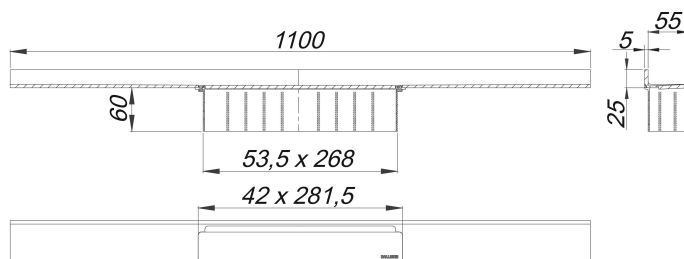

shower channel CeraWall Select black matt, 1100 mm

Part number: 535320
 GTIN: 4001636535320
 Rebate group: 11

Description:

shower channel CeraWall Select black matt, 1100 mm

for installation with drain body DallFlex, DallFlex Plan, DallFlex vertical and shower underlay DallFlex Wall, DallFlex Wall Plan. Drainage-strip with engineered precision fall, visibly installed at the junction of wall and floor. Suitable for floor finish of 10 – 24 mm and wall finish of 12 – 24 mm (including adhesive), length can be adjusted by one millimeter.

specification

- cover plate
- self-adhesive security tape S 3 with cut-resistant stainless steel mesh and sound insulation
- accessories for installation and positioning
- construction and sealing adhesive
- temporary blanking plate

Material

304 stainless steel, 5 mm solid, load class K 3 (300 kg), PVD coating in black matt

Ordering CeraWall Select:

Please order drain body DallFlex or shower underlay DallFlex Wall + shower channel CeraWall Select as two components.