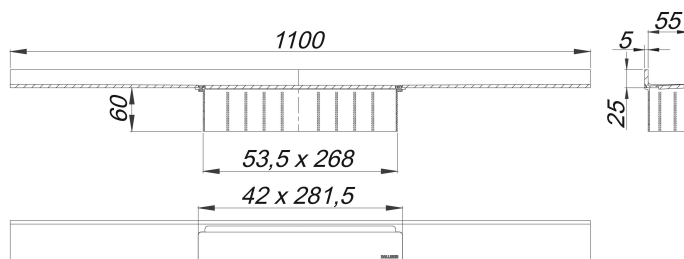

shower channel CeraWall Select satin stainless steel, 1100 mm

Part number: 535160
 GTIN: 4001636535160
 Rebate group: 11

Description:

shower channel CeraWall Select satin stainless steel, 1100 mm

for installation with drain body DallFlex, DallFlex Plan, DallFlex vertical and shower underlay DallFlex Wall, DallFlex Wall Plan. Drainage-strip with engineered precision fall, visibly installed at the junction of wall and floor. Suitable for floor finish of 10 – 24 mm and wall finish of 12 – 24 mm (including adhesive), length can be adjusted by one millimeter.

specification

- cover plate
- self-adhesive security tape S 3 with cut-resistant stainless steel mesh and sound insulation
- accessories for installation and positioning
- temporary blanking plate

material

304 stainless steel, 5 mm solid, satin finished, load class K 3 (300 kg)

Ordering CeraWall Select:

Please order drain body DallFlex or shower underlay DallFlex Wall + shower channel CeraWall Select as two components.