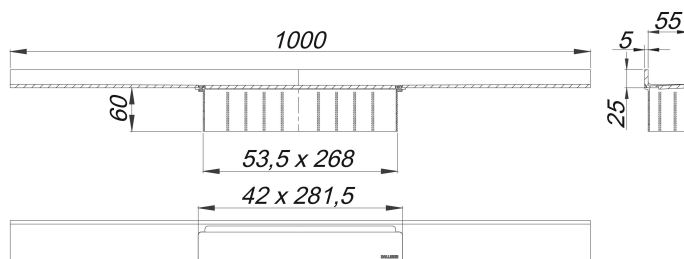

## shower channel CeraWall Select satin stainless steel, 1000 mm

Part number: 535153  
 GTIN: 4001636535153  
 Rebate group: 11

### Description:

shower channel CeraWall Select satin stainless steel, 1000 mm

for installation with drain body DallFlex, DallFlex Plan, DallFlex vertical and shower underlay DallFlex Wall, DallFlex Wall Plan. Drainage-strip with engineered precision fall, visibly installed at the junction of wall and floor. Suitable for floor finish of 10 – 24 mm and wall finish of 12 – 24 mm (including adhesive), length can be adjusted by one millimeter.

specification

- cover plate
- self-adhesive security tape S 3 with cut-resistant stainless steel mesh and sound insulation
- accessories for installation and positioning
- temporary blanking plate

material

304 stainless steel, 5 mm solid, satin finished, load class K 3 (300 kg)

Ordering CeraWall Select:

Please order drain body DallFlex or shower underlay DallFlex Wall + shower channel CeraWall Select as two components.