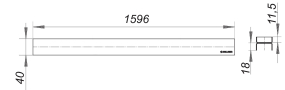

## cover plate CeraLine Individual, 1600 mm

---

Part number: 524393  
GTIN: 4001636524393  
Rebate group: 8

---

---

### Description:

cover plate CeraLine Individual, 1600 mm

Cover plate for all CeraLine channels, with recess for customer's individual floor finish, suitable for all tile, stone finishes 16–30-mm (incl. adhesive), 40-mm wide