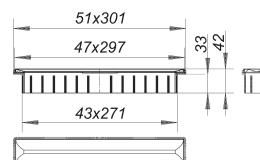

shower channel Zentrix satin stainless steel

Part number: 511317
GTIN: 4001636511317
Rebate group: 11

Description:

shower channel Zentrix satin stainless steel
for installation with drain body DallFlex, DallFlex Plan, DallFlex vertical and shower underlay DallFlex Compact, DallFlex Compact Plan.
height adjustable 11 to 38 mm with +/- 16 mm adjustment lengthways,
spigot ABS, frame 304 stainless steel, 300 x 50 mm
grate 304 stainless steel satin finished, load class K 3 (300 kg)
Ordering shower channel Zentrix: