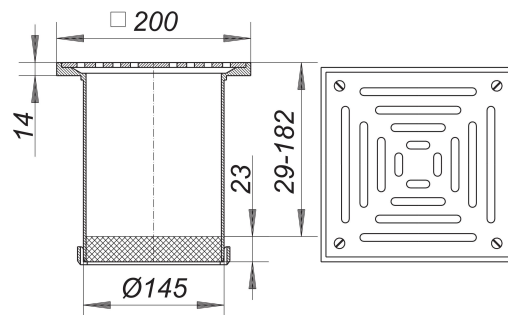

## balcony grating GES 15, 200 x 200 mm

Part number: 500328  
GTIN: 4001636500328  
Rebate group: 3

### Description:

balcony grating GES 15, 200 x 200 mm  
used with roof drain types 62, 64 and raising piece types 630

material:

polypropylene

frame polypropylene, 200 x 200 mm, grate 5 mm 316Ti stainless steel, secured, load class L 15 (1.5 t)

### Spare parts:

590084 support ring, white