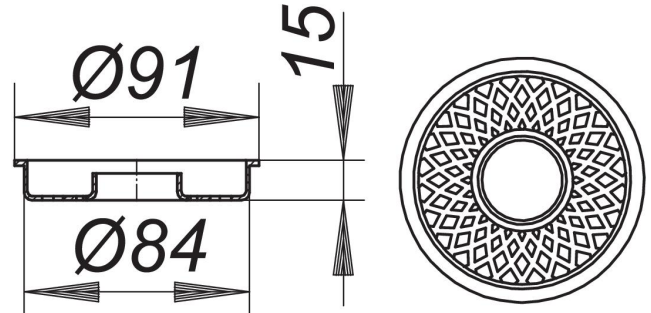

## dirt and hair trap sieve S 10, d: 91 mm

Part number: 495143  
GTIN: 4001636495143  
Rebate group: 3

### Description:

dirt and hair trap sieve S 10, d: 91 mm  
accessory used with gratings and frames series S 10 with dimension 100 x 100 mm and  
KE 10/KEN 10

material  
polypropylene