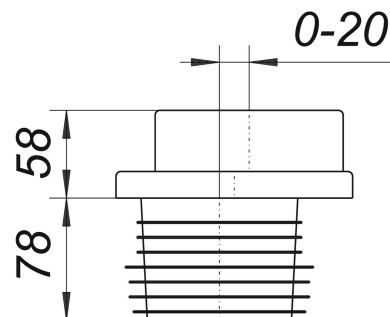

WC connector type 783 Vario, laterally adjustable, DN 100

Part number: 253002
GTIN: 4001636253002
Rebate group: 2

Description:

WC connector type 783 Vario, laterally adjustable, DN 100
fits in the bore of DN 100 plastic or cast iron pipe,
783 Vario with 0 – 20 mm eccentric adjustment

material:
white polyethylene