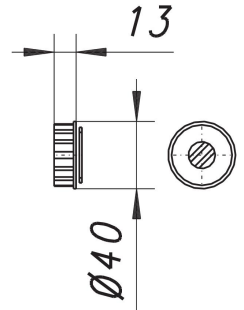

cleaning-eye cap for HL 400

Part number: 140135
GTIN: 4001636140135
Rebate group: 1

Description:

cleaning-eye cap for HL 400

Spare parts:

130648 washing machine or dishwasher trap type

130730 washing machine or dishwasher trap type