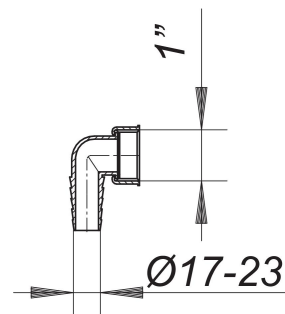

hose connector 90°, for concealed traps HL 400/405/406, white, 1"

Part number: 090348
GTIN: 4001636090348
Rebate group: 1

Description:

hose connector 90°, for concealed traps HL 400/405/406, white, 1"
hose connector 90° for HL 400, 405, 406

Spare parts:

130105 washing machine trap HL 410, DN 40

140425 connection kit dishwasher trap 400 Vari

130730 washing machine or dishwasher trap type