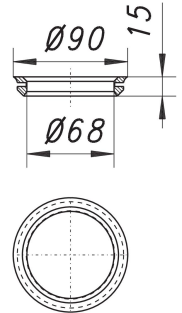

back flow seal for Ballstau 110

Part number: 724892
GTIN: 4001636724892
Rebate group: 3

Description:

back flow seal for Ballstau 110
spare part for Ballstau 110

Spare parts:

724809 Ballstau rising ball assembly