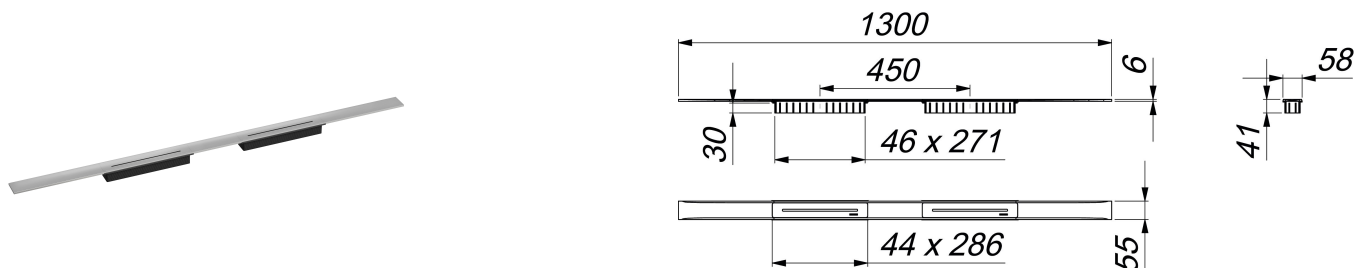

## shower channel CeraFloor Select Duo polished stainless steel, 1300 mm

Part number: 537447  
 GTIN: 4001636537447  
 Rebate group: 11

### Description:

shower channel CeraFloor Select Duo polished stainless steel, 1300 mm  
 for installation with drain body DallFlex Duo, DallFlex Plan Duo and DallFlex Duo vertical.  
 Drainage Strip with engineered precision fall, flush-mounted in the shower area. Suitable for floor finish of 10 – 32 mm and wall finish of 12 – 24 mm (including adhesive), length can be adjusted by one millimeter.

#### specification

- two cover plates
- accessories for installation and positioning
- temporary blanking plate

#### material

304 stainless steel, 6 mm solid, mirror polished, load class K 3 (300 kg)