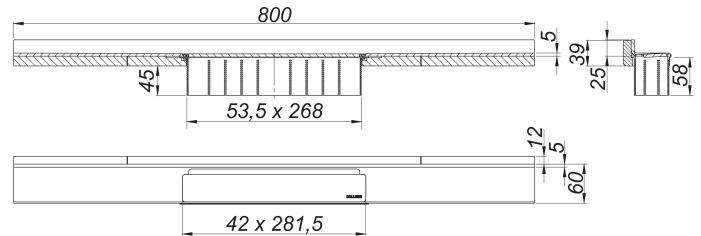

## shower channel CeraWall Select N satin stainless steel, 800 mm

Part number: 536730  
 GTIN: 4001636536730  
 Rebate group: 11

### Description:

shower channel CeraWall Select N satin stainless steel, 800 mm  
 for installation with drain body DallFlex , DallFlex Plan and DallFlex vertical.

Drainage-strip with engineered precision fall, visibly installed at the junction of wall and floor. Suitable for natural stone floor and wall finish 24 – 32 mm (including adhesive), length can be adjusted by one millimeter.

#### specification

- cover plate
- self-adhesive security tape S 3 with cut-resistant stainless steel mesh and sound insulation
- accessories for installation and positioning
- temporary blanking plate with integrated level