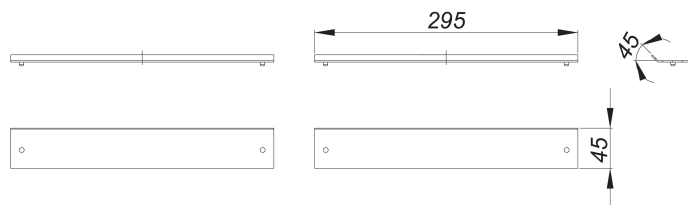

cover plate CeraWall Individual Duo natural stone

Part number: 535184
GTIN: 4001636535184
Rebate group: 11

Description:

cover plate CeraWall Individual Duo natural stone
each with two cover plates for shower channel CeraWall Individual Duo.

material

304 stainless steel

for flooring with polished cut edges or self-colour floor finish (e.g. natural stone, porcelain stoneware tiles).

Ordering CeraWall Individual Duo:

Please order drain body DallFlex Duo + shower channel Individual Duo + cover plate Duo as three separate components.