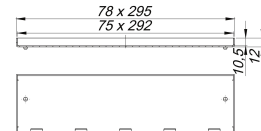

Cover plate CeraWall Connect, black matt

Part number: 527585
GTIN: 4001636527585
Rebate group: 11

Description:

Cover plate CeraWall Connect, black matt

Spare parts:

527462