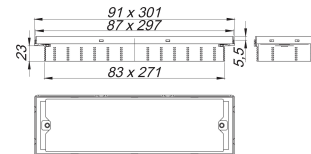

shower channel CeraFrame Connect, black matt, 300 x 90 mm

Part number: 527547
GTIN: 4001636527547
Rebate group: 11

Description:

shower channel CeraFrame Connect, black matt, 300 x 90 mm