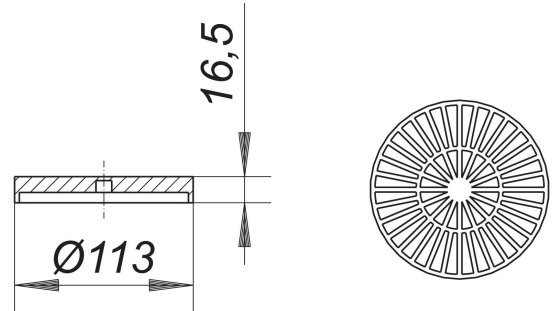

flat grate S 10, d: 113 mm

Part number: 501240
GTIN: 4001636501240
Rebate group: 3

Description:

flat grate S 10, d: 113 mm
used with balcony drain types 83, 84 and raising piece 85

material:
polypropylene

Must be used with S 10 clamp ring (part no. 839503)