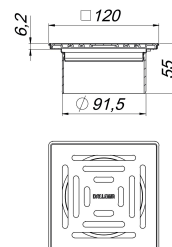

grating VC, S 10/120, 120 x 120 mm

Part number: 400468
GTIN: 4001636400468
Rebate group: 5

Description:

grating VC, S 10/120, 120 x 120 mm
for CeraDrain S 10 and TistoDrain S 10
height adjustable up to 40 mm with +/- 5.5 mm lateral adjustment, spigot ABS, frame 304 stainless steel, 120 x 120 mm, grate 304 stainless steel, load class K 3 (300 kg)

Spare parts:

501080 grate E 115, 115 x 115 mm