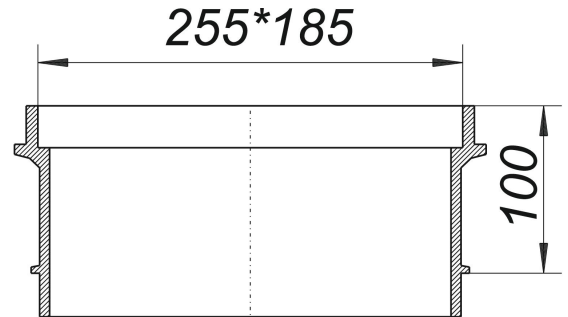

extension for Ballstau 110, 100 mm

Part number: 724953
GTIN: 4001636724953
Rebate group: 3

Description:

extension for Ballstau 110, 100 mm
used with type 110 Ballstau drain, can be cut to correct height on site