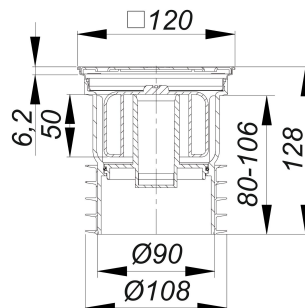

### Description:

floor drain PRONTO Primus, DN 100, 120 x 120 mm

pushes into a DN 100 pipe, for floor constructions without a waterproofing membrane

specification

- removable Primus trap insert, using a floating bell, which sinks to seal the trap if water evaporates
- flexible sealing ribs

material

polypropylene/rubber/TPE

frame 304 stainless steel, 120 x 120 mm

grate 304 stainless steel, 115 x 115 mm, load class K 3 (300 kg)

### Flow rates tested to DIN EN 1253:

Nominal diameter	Product standard	Min. flow rate according to norm	Water level according to norm
DN 100	DIN EN 1253	1.40 l/s	20.00 mm

### Spare parts:

502377 grate Primus 115, 115 x 115 mm