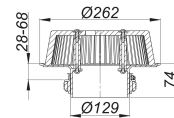

### Description:

overflow adaptor 86.1  
conforming to DIN EN 1253  
for gravity drainage, used with type 62, 64 drains or type 630 raising piece

#### specification:

- height adjustable 28 - 68 mm
- lockable
- domed grate, secured