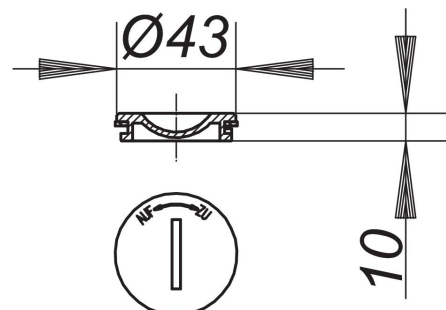

## screwed plug for 54, 55, 57, 57 AK, 58, 71

Part number: 590015  
 GTIN: 4001636590015  
 Rebate group: 3

### Description:

screwed plug for 54, 55, 57, 57 AK, 58, 71  
 spare part, screwed plug for the rodding eye in drain bodies type 54, 55, 57, 58 and utility drains type 57 AK and 71

material  
 polypropylene

### Spare parts:

541055 Floor drain body type 54, DN 50/DN 70

542052 Floor drain body type 54 DallBit, DN 50

551054 Floor drain body type 55, inlet DN 50,

552051 Floor drain body type 55 DallBit, inlet

571076 Floor drain body type 57, DN 70/DN 100