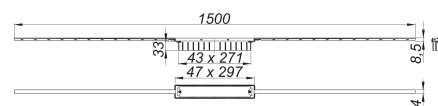

shower channel CeraFloor Individual brass matt, 800-1500 mm

Part number: 537744
GTIN: 4001636537744
Rebate group: 11

Description:

shower channel CeraFloor Individual brass matt, 800-1500 mm

for installation with drain body DallFlex, DallFlex Plan, DallFlex vertical and shower underlay DallFlex Floor, DallFlex Floor Plan. Concealed channel with integrated fall, flush-mounted in the shower area. Suitable for floor finish of 12 – 38 mm (including adhesive), length can be adjusted by one millimeter 1500 – 700 mm.

specification

- accessories for installation and positioning
- temporary blanking plate

Material

304 stainless steel, load class K 3 (300 kg), PVD coating in brass matt

Ordering CeraFloor Individual:

Please order drain body DallFlex or shower underlay DallFlex Floor + shower channel CeraFloor Individual + cover plate CeraFloor/CeraFrame as three components.