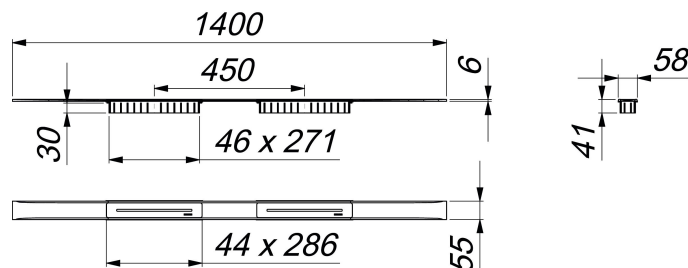

shower channel CeraFloor Select Duo polished stainless steel, 1400 mm

Part number: 537454
 GTIN: 4001636537454
 Rebate group: 11

Description:

shower channel CeraFloor Select Duo polished stainless steel, 1400 mm

for installation with drain body DallFlex Duo, DallFlex Plan Duo and DallFlex Duo vertical.

Drainage Strip with engineered precision fall, flush-mounted in the shower area. Suitable for floor finish of 10 – 32 mm and wall finish of 12 – 24 mm (including adhesive), length can be adjusted by one millimeter.

specification

- two cover plates
- accessories for installation and positioning
- temporary blanking plate

material

304 stainless steel, 6 mm solid, mirror polished, load class K 3 (300 kg)

Ordering CeraFloor Select Duo: