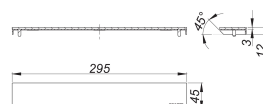

Cover plate CeraWall Individual Design satin stainless steel

Part number: 535047
GTIN: 4001636535047
Rebate group: 11

Description:

Cover plate CeraWall Individual Design satin stainless steel

Cover plate for shower channel CeraWall Individual, all-purpose design in stainless steel design, not to be tiled.