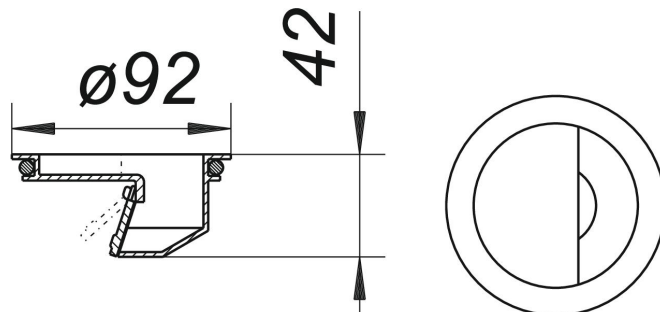

## self-closing flap-valve S 10, d: 92 mm

---

Part number: 495839  
GTIN: 4001636495839  
Rebate group: 3

---

---

### Description:

self-closing flap-valve S 10, d: 92 mm

fitted in the series 10 frames and gratings 100 x 100 mm and KE 10/KEN 10. Used on combined foul and rainwater systems, the flap-valve allows water to drain whilst preventing the escape of foul air and foam.