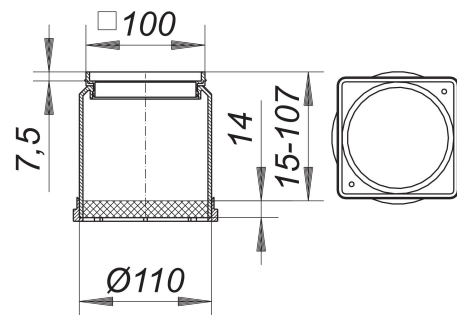

frame EN 10, 100 x 100 mm

Part number: 495204
GTIN: 4001636495204
Rebate group: 3

Description:

frame EN 10, 100 x 100 mm
used with floor drain types 40, 42 and 46, balcony drain body types 83 and 84
frame ABS, 100 x 100 mm,
spigot polypropylene, extendable with DN 100 plastic pipe

Spare parts:

495013 drainage ring S 10