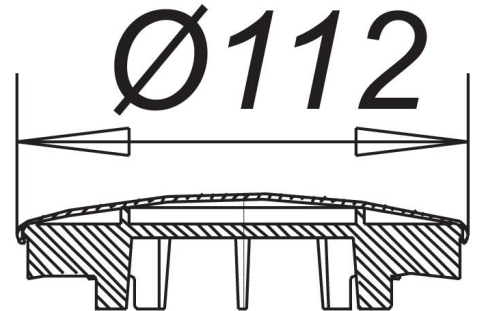

raised grid ORIO, ABS chromed, manufactured 2004 - May 2010

Part number: 162809
GTIN: 4001636162809
Rebate group: 1

Description:

raised grid ORIO, ABS chromed, manufactured 2004 - May 2010
ABS, with choice of finish: stainless steel, chromed or white