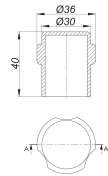

grab for on/of valve 405

Part number: 140364
GTIN: 4001636140364
Rebate group: 1

Description:

grab for on/of valve 405