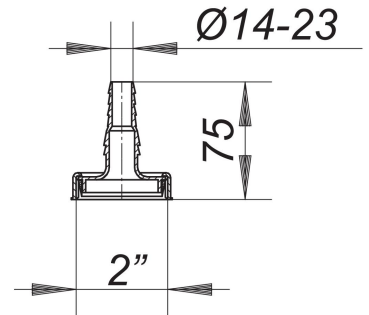

hose connector 111, 1 1/2"

Part number: 090270
GTIN: 4001636090270
Rebate group: 1

Description:

hose connector 111, 1 1/2"
for washing machine trap type 111