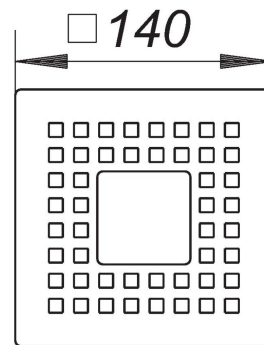

21. November 2019

DALLMER**grate QuadraStone 140 Padang light grey**

Product No. **501561**
 EAN: 4001636501561
 Discount group: 3

for 150 x 150 mm frame, grate with incorporating centrally recessed for 50 x 50 mm stone, satin finish, 5 mm 316Ti stainless steel, 140 x 140 mm

140 x 140 mm

Colour coated grates on request.

Product No.	Description	Dimensions
500816	extension CKR 15, d: 150 x 7,5 mm	
513502	floor drain CIRCO 70, DN 70, 150 x 150 mm	DN 70, 150 x 150 mm
513557	floor drain CIRCO V.3, DN 50/DN 70, 150 x 150 mm	DN 50/DN 70, 150 x 150 mm
500809	frame CK 15, 150 x 150 mm	150 x 150 mm
500670	frame K 15, 150 x 150 mm	150 x 150 mm
495242	frame KEN 10, 150 x 150 mm	150 x 150 mm
500571	frame PVC 15, 150 x 150 mm	150 x 150 mm
495310	frame PVC-KEN 10, 150 x 150 mm	150 x 150 mm
500625	frame S 15, 304 stainless steel, 150 x 150 mm	150 x 150 mm
503084	Frame S 15/150, 316Ti stainless steel, 150 x 150 mm	150 x 150 mm
495259	frame SES 10, 150 x 150 mm	150 x 150 mm
503022	Frame V, S 15/150, 304 stainless steel, 150 x 150 mm	
503053	frame V, S 15/150, 316Ti stainless steel, 150 x 150 mm	150 x 150 mm
500663	frame VS 15, 150 x 150 mm	150 x 150 mm
500502	RENO-frame, 150 x 150 mm	150 x 150 mm