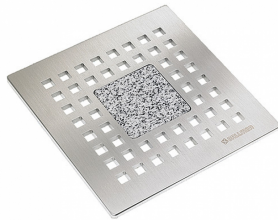

21. November 2019

DALLMER**grate QuadraStone 140 Padang light grey**

Product No. **501561**
 EAN: 4001636501561
 Discount group: 3

for 150 x 150 mm frame, grate with incorporating centrally recessed for 50 x 50 mm stone, satin finish, 5 mm 316Ti stainless steel, 140 x 140 mm

140 x 140 mm

Colour coated grates on request.

Product No.	Description	Dimensions
500816	extension CKR 15, d: 150 x 7,5 mm	
513502	floor drain CIRCO 70, DN 70, 150 x 150 mm	DN 70, 150 x 150 mm
513557	floor drain CIRCO V.3, DN 50/DN 70, 150 x 150 mm	DN 50/DN 70, 150 x 150 mm
500809	frame CK 15, 150 x 150 mm	150 x 150 mm
500670	frame K 15, 150 x 150 mm	150 x 150 mm
495242	frame KEN 10, 150 x 150 mm	150 x 150 mm
500571	frame PVC 15, 150 x 150 mm	150 x 150 mm
495310	frame PVC-KEN 10, 150 x 150 mm	150 x 150 mm
500625	frame S 15, 304 stainless steel, 150 x 150 mm	150 x 150 mm
503084	Frame S 15/150, 316Ti stainless steel, 150 x 150 mm	150 x 150 mm
495259	frame SES 10, 150 x 150 mm	150 x 150 mm
503022	Frame V, S 15/150, 304 stainless steel, 150 x 150 mm	
503053	frame V, S 15/150, 316Ti stainless steel, 150 x 150 mm	150 x 150 mm
500663	frame VS 15, 150 x 150 mm	150 x 150 mm
500502	RENO-frame, 150 x 150 mm	150 x 150 mm