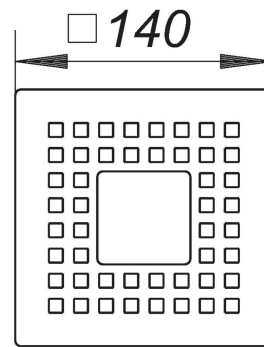

21. November 2019

DALLMER**grate QuadraStone 140 Azul Bahia**

Product No. **501530**
 EAN: 4001636501530
 Discount group: 3

for 150 x 150 mm frame, grate with incorporating centrally recessed for 50 x 50 mm stone, satin finish, 5 mm 316Ti stainless steel, 140 x 140 mm

140 x 140 mm

Colour coated grates on request.

Product No.	Description	Dimensions
500816	extension CKR 15, d: 150 x 7,5 mm	
513502	floor drain CIRCO 70, DN 70, 150 x 150 mm	DN 70, 150 x 150 mm
513557	floor drain CIRCO V.3, DN 50/DN 70, 150 x 150 mm	DN 50/DN 70, 150 x 150 mm
500809	frame CK 15, 150 x 150 mm	150 x 150 mm
500670	frame K 15, 150 x 150 mm	150 x 150 mm
495242	frame KEN 10, 150 x 150 mm	150 x 150 mm
500571	frame PVC 15, 150 x 150 mm	150 x 150 mm
495310	frame PVC-KEN 10, 150 x 150 mm	150 x 150 mm
500625	frame S 15, 304 stainless steel, 150 x 150 mm	150 x 150 mm
503084	Frame S 15/150, 316Ti stainless steel, 150 x 150 mm	150 x 150 mm
495259	frame SES 10, 150 x 150 mm	150 x 150 mm
503022	Frame V, S 15/150, 304 stainless steel, 150 x 150 mm	
503053	frame V, S 15/150, 316Ti stainless steel, 150 x 150 mm	150 x 150 mm
500663	frame VS 15, 150 x 150 mm	150 x 150 mm
500502	RENO-frame, 150 x 150 mm	150 x 150 mm