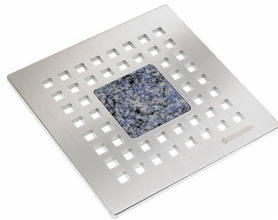

21. November 2019

DALLMER**grate QuadraStone 140 Azul Bahia**

Product No. **501530**
 EAN: 4001636501530
 Discount group: 3

for 150 x 150 mm frame, grate with incorporating centrally recessed for 50 x 50 mm stone, satin finish, 5 mm 316Ti stainless steel, 140 x 140 mm

140 x 140 mm

Colour coated grates on request.

Product No.	Description	Dimensions
500816	extension CKR 15, d: 150 x 7,5 mm	
513502	floor drain CIRCO 70, DN 70, 150 x 150 mm	DN 70, 150 x 150 mm
513557	floor drain CIRCO V.3, DN 50/DN 70, 150 x 150 mm	DN 50/DN 70, 150 x 150 mm
500809	frame CK 15, 150 x 150 mm	150 x 150 mm
500670	frame K 15, 150 x 150 mm	150 x 150 mm
495242	frame KEN 10, 150 x 150 mm	150 x 150 mm
500571	frame PVC 15, 150 x 150 mm	150 x 150 mm
495310	frame PVC-KEN 10, 150 x 150 mm	150 x 150 mm
500625	frame S 15, 304 stainless steel, 150 x 150 mm	150 x 150 mm
503084	Frame S 15/150, 316Ti stainless steel, 150 x 150 mm	150 x 150 mm
495259	frame SES 10, 150 x 150 mm	150 x 150 mm
503022	Frame V, S 15/150, 304 stainless steel, 150 x 150 mm	
503053	frame V, S 15/150, 316Ti stainless steel, 150 x 150 mm	150 x 150 mm
500663	frame VS 15, 150 x 150 mm	150 x 150 mm
500502	RENO-frame, 150 x 150 mm	150 x 150 mm