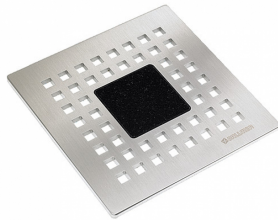

21. November 2019

DALLMER**grate QuadraStone 140 Nero Assoluto Zimbabwe**

Product No. **501523**
 EAN: 4001636501523
 Discount group: 3

for 150 x 150 mm frame, grate with incorporating centrally recessed for 50 x 50 mm stone, satin finish, 5 mm 316Ti stainless steel, 140 x 140 mm

140 x 140 mm

Colour coated grates on request.

Product No.	Description	Dimensions
500816	extension CKR 15, d: 150 x 7,5 mm	
513502	floor drain CIRCO 70, DN 70, 150 x 150 mm	DN 70, 150 x 150 mm
513557	floor drain CIRCO V.3, DN 50/DN 70, 150 x 150 mm	DN 50/DN 70, 150 x 150 mm
500809	frame CK 15, 150 x 150 mm	150 x 150 mm
500670	frame K 15, 150 x 150 mm	150 x 150 mm
495242	frame KEN 10, 150 x 150 mm	150 x 150 mm
500571	frame PVC 15, 150 x 150 mm	150 x 150 mm
495310	frame PVC-KEN 10, 150 x 150 mm	150 x 150 mm
500625	frame S 15, 304 stainless steel, 150 x 150 mm	150 x 150 mm
503084	Frame S 15/150, 316Ti stainless steel, 150 x 150 mm	150 x 150 mm
495259	frame SES 10, 150 x 150 mm	150 x 150 mm
503022	Frame V, S 15/150, 304 stainless steel, 150 x 150 mm	
503053	frame V, S 15/150, 316Ti stainless steel, 150 x 150 mm	150 x 150 mm
500663	frame VS 15, 150 x 150 mm	150 x 150 mm
500502	RENO-frame, 150 x 150 mm	150 x 150 mm