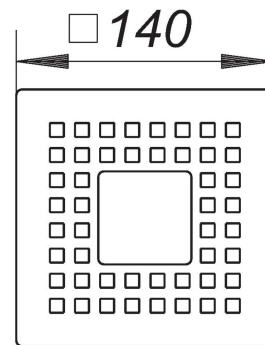

21. November 2019

DALLMER**grate QuadraStone 140 Nero Assoluto Zimbabwe**

Product No. **501523**
 EAN: 4001636501523
 Discount group: 3

for 150 x 150 mm frame, grate with incorporating centrally recessed for 50 x 50 mm stone, satin finish, 5 mm 316Ti stainless steel, 140 x 140 mm

140 x 140 mm

Colour coated grates on request.

Product No.	Description	Dimensions
500816	extension CKR 15, d: 150 x 7,5 mm	
513502	floor drain CIRCO 70, DN 70, 150 x 150 mm	DN 70, 150 x 150 mm
513557	floor drain CIRCO V.3, DN 50/DN 70, 150 x 150 mm	DN 50/DN 70, 150 x 150 mm
500809	frame CK 15, 150 x 150 mm	150 x 150 mm
500670	frame K 15, 150 x 150 mm	150 x 150 mm
495242	frame KEN 10, 150 x 150 mm	150 x 150 mm
500571	frame PVC 15, 150 x 150 mm	150 x 150 mm
495310	frame PVC-KEN 10, 150 x 150 mm	150 x 150 mm
500625	frame S 15, 304 stainless steel, 150 x 150 mm	150 x 150 mm
503084	Frame S 15/150, 316Ti stainless steel, 150 x 150 mm	150 x 150 mm
495259	frame SES 10, 150 x 150 mm	150 x 150 mm
503022	Frame V, S 15/150, 304 stainless steel, 150 x 150 mm	
503053	frame V, S 15/150, 316Ti stainless steel, 150 x 150 mm	150 x 150 mm
500663	frame VS 15, 150 x 150 mm	150 x 150 mm
500502	RENO-frame, 150 x 150 mm	150 x 150 mm