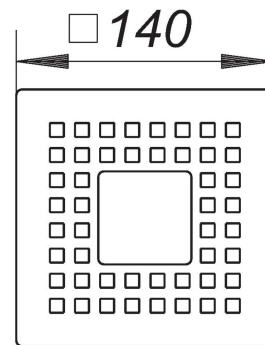

21. November 2019

DALLMER**grate QuadraStone Individuell 140**

Product No. **501509**
 EAN: 4001636501509
 Discount group: 3

for 150 x 150 mm frames, with central recess for 50 x 50 mm stone insert, design grate
 satin finish, square design

material:
 5 mm 316 stainless steel, 140 x 140 mm

Colour coated grates on request.

| Product No. | Description | Dimensions |
|-------------|--|---------------------------|
| 500816 | extension CKR 15, d: 150 x 7,5 mm | |
| 513502 | floor drain CIRCO 70, DN 70, 150 x 150 mm | DN 70, 150 x 150 mm |
| 513557 | floor drain CIRCO V.3, DN 50/DN 70, 150 x 150 mm | DN 50/DN 70, 150 x 150 mm |
| 500809 | frame CK 15, 150 x 150 mm | 150 x 150 mm |
| 500670 | frame K 15, 150 x 150 mm | 150 x 150 mm |
| 495242 | frame KEN 10, 150 x 150 mm | 150 x 150 mm |
| 500571 | frame PVC 15, 150 x 150 mm | 150 x 150 mm |
| 495310 | frame PVC-KEN 10, 150 x 150 mm | 150 x 150 mm |
| 500625 | frame S 15, 304 stainless steel, 150 x 150 mm | 150 x 150 mm |
| 503084 | Frame S 15/150, 316Ti stainless steel, 150 x 150 mm | 150 x 150 mm |
| 495259 | frame SES 10, 150 x 150 mm | 150 x 150 mm |
| 503022 | Frame V, S 15/150, 304 stainless steel, 150 x 150 mm | |
| 503053 | frame V, S 15/150, 316Ti stainless steel, 150 x 150 mm | 150 x 150 mm |
| 500663 | frame VS 15, 150 x 150 mm | 150 x 150 mm |
| 500502 | RENO-frame, 150 x 150 mm | 150 x 150 mm |